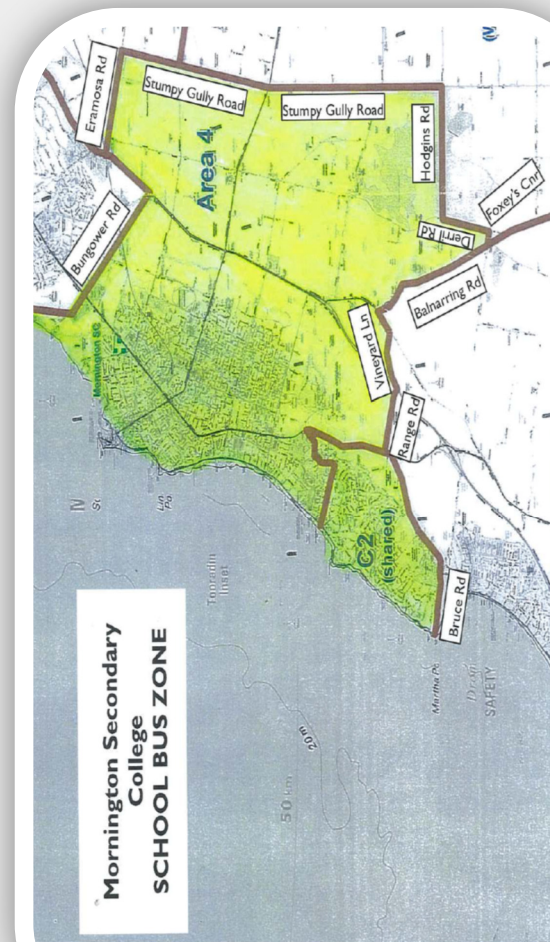

School Bus Program

Map of AREA 4